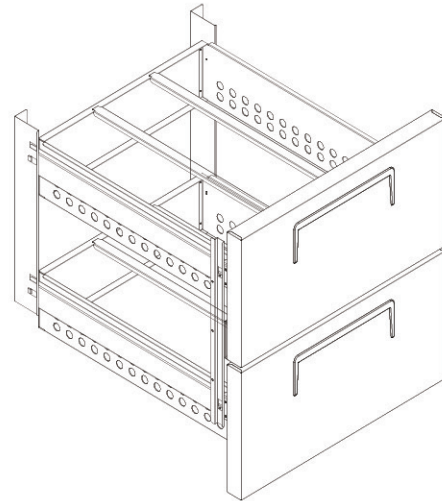

Models	Apply For	6" Depth GN Pan Capacity	Max Loading Weight Per Drawer(lb)
MPF8205227000	(L&R Doors) MPF8202GR, MPF8203GR	(2) 1/1 or (6) 1/3 or (12) 1/6 or (18) 1/9 Pans Per Drawer	100

PLAN VIEW

MPF8205227000

Pan Configuration

"WE MAKE THE KITCHEN BETTER!"

ATOSA USA, INC.

Toll Free: 855-855-0399 Email: info@atosausa.com

www.atosa.com | www.atosausa.com

California, Colorado, Florida, Georgia, Illinois, New Jersey, Ohio, Texas, Washington

Drawer Kits for Pizza Prep Tables

MODELS:

MPF8205227001

Standard Features

- Atosa Field Retrofittable Drawer kits are designed to be easily installed into existing Atosa pizza prep tables. They provide enhanced functionality, maximizing storage capacity and offering an efficient and easy-to-access storage solution for ingredients and food products.