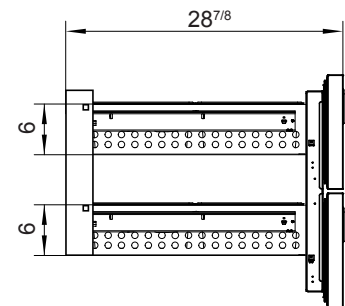

"WE MAKE THE KITCHEN BETTER!"

ATOSA USA, INC.

Toll Free: 855-855-0399 Email: info@atosausa.com

www.atosa.com | www.atosausa.com

California, Colorado, Florida, Georgia, Illinois, New Jersey, Ohio, Texas, Washington

Drawer Kits for Pizza Prep Tables

MODELS:
MPF8205227000

Standard Features

- Atosa Field Retrofittable Drawer kits are designed to be easily installed into existing Atosa pizza prep tables. They provide enhanced functionality, maximizing storage capacity and offering an efficient and easy-to-access storage solution for ingredients and food products.

Models	Apply For	6" Depth GN Pan Capacity	Max Loading Weight Per Drawer(lb)
MPF8205227000	(L&R Doors) MPF8202GR, MPF8203GR	(2) 1/1 or (6) 1/3 or (12) 1/6 or (18) 1/9 Pans Per Drawer	100

PLAN VIEW

MPF8205227000

Pan Configuration