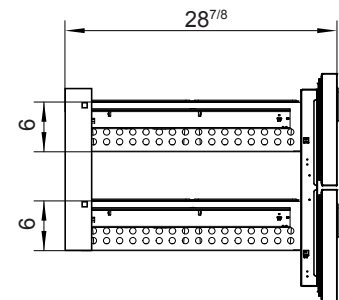

Drawer Kits for Pizza Prep Tables

MODELS:
MPF8204227010

Standard Features

- Atosa Field Retrofittable Drawer kits are designed to be easily installed into existing Atosa pizza prep tables. They provide enhanced functionality, maximizing storage capacity and offering an efficient and easy-to-access storage solution for ingredients and food products.

Models	Apply For	6" Depth GN Pan Capacity	Max Loading Weight Per Drawer(lb)
MPF8204227010	MPF8201GR	(2) 1/1 or (6) 1/3 or (12) 1/6 or (18) 1/9 Pans Per Drawer	100

PLAN VIEW

MPF8204227010

Pan Configuration