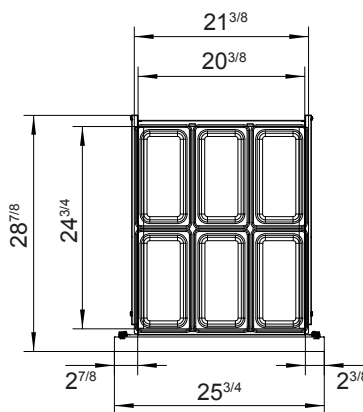

Drawer Kits for Pizza Prep Tables

MODELS:
MPF8205227000

Standard Features

- Atosa Field Retrofittable Drawer kits are designed to be easily installed into existing Atosa pizza prep tables. They provide enhanced functionality, maximizing storage capacity and offering an efficient and easy-to-access storage solution for ingredients and food products.

Models	Apply For	6" Depth GN Pan Capacity	Max Loading Weight Per Drawer(lb)
MPF8205227000	(L&R Doors) MPF8202GR, MPF8203GR	(2) 1/1 or (6) 1/3 or (12) 1/6 or (18) 1/9 Pans Per Drawer	100

PLAN VIEW

MPF8205227000