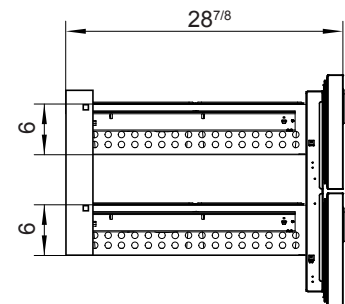

"WE MAKE THE KITCHEN BETTER!"

ATOSA USA, INC.

Toll Free: 855-855-0399 Email: info@atosausa.com

www.atosa.com | www.atosausa.com

California, Colorado, Florida, Georgia, Illinois, New Jersey, Ohio, Texas, Washington

Drawer Kits for Pizza Prep Tables

MODELS:

MPF8205227001

Standard Features

- Atosa Field Retrofittable Drawer kits are designed to be easily installed into existing Atosa pizza prep tables. They provide enhanced functionality, maximizing storage capacity and offering an efficient and easy-to-access storage solution for ingredients and food products.

Models	Apply For	6" Depth GN Pan Capacity	Max Loading Weight Per Drawer(lb)
MPF8205227001	(Mid Door) MPF8203GR	(2) 1/1 or (6) 1/3 or (12) 1/6 or (18) 1/9 Pans Per Drawer	100

PLAN VIEW

MPF8205227001

Pan Configuration