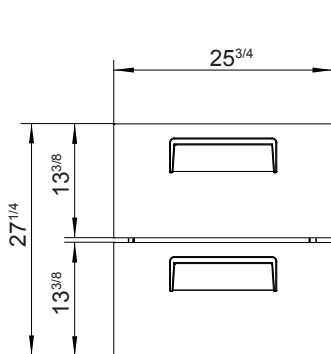

Models	Apply For	6" Depth GN Pan Capacity	Max Loading Weight Per Drawer(lb)
MPF8205227000	(L&R Doors) MPF8202GR, MPF8203GR	(2) 1/1 or (6) 1/3 or (12) 1/6 or (18) 1/9 Pans Per Drawer	100

PLAN VIEW

MPF8205227000