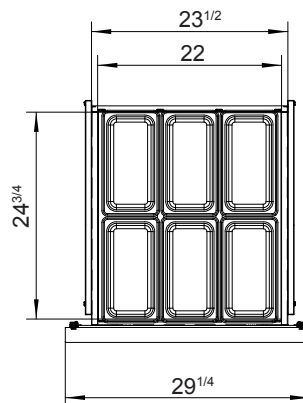

Drawer Kits for Pizza Prep Tables

MODELS:
MPF8204227010

Standard Features

- Atosa Field Retrofittable Drawer kits are designed to be easily installed into existing Atosa pizza prep tables. They provide enhanced functionality, maximizing storage capacity and offering an efficient and easy-to-access storage solution for ingredients and food products.

Models	Apply For	6" Depth GN Pan Capacity	Max Loading Weight Per Drawer(lb)
MPF8204227010	MPF8201GR	(2) 1/1 or (6) 1/3 or (12) 1/6 or (18) 1/9 Pans Per Drawer	100

PLAN VIEW

MPF8204227010

Pan Configuration