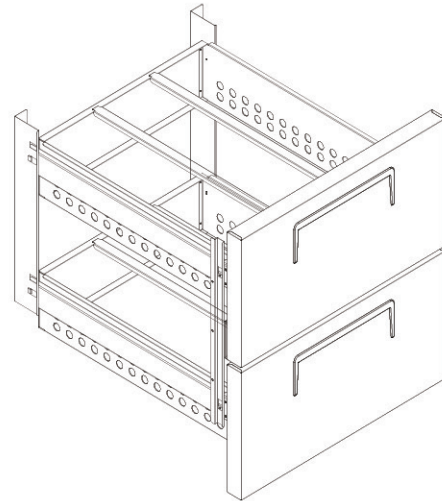

Models	Apply For	6" Depth GN Pan Capacity	Max Loading Weight Per Drawer(lb)
MPF8204227010	MPF8201GR	(2) 1/1 or (6) 1/3 or (12) 1/6 or (18) 1/9 Pans Per Drawer	100

PLAN VIEW

MPF8204227010

Pan Configuration

Drawer Kits for Pizza Prep Tables

MODELS:
MPF8205227000

Standard Features

- Atosa Field Retrofittable Drawer kits are designed to be easily installed into existing Atosa pizza prep tables. They provide enhanced functionality, maximizing storage capacity and offering an efficient and easy-to-access storage solution for ingredients and food products.

Models	Apply For	6" Depth GN Pan Capacity	Max Loading Weight Per Drawer(lb)
MPF8205227000	(L&R Doors) MPF8202GR, MPF8203GR	(2) 1/1 or (6) 1/3 or (12) 1/6 or (18) 1/9 Pans Per Drawer	100

PLAN VIEW

MPF8205227000