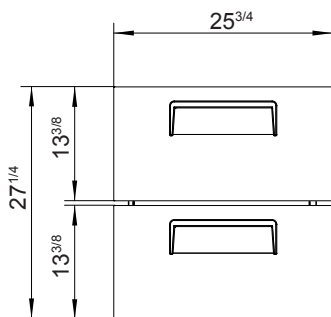

"WE MAKE THE KITCHEN BETTER!"

ATOSA USA, INC.

Toll Free: 855-855-0399 Email: info@atosausa.com

www.atosa.com | www.atosausa.com

California, Colorado, Florida, Georgia, Illinois, New Jersey, Ohio, Texas, Washington

Drawer Kits for Pizza Prep Tables

MODELS:

MPF8205227001

Standard Features

- Atosa Field Retrofittable Drawer kits are designed to be easily installed into existing Atosa pizza prep tables. They provide enhanced functionality, maximizing storage capacity and offering an efficient and easy-to-access storage solution for ingredients and food products.

Models	Apply For	6" Depth GN Pan Capacity	Max Loading Weight Per Drawer(lb)
MPF8205227001	(Mid Door) MPF8203GR	(2) 1/1 or (6) 1/3 or (12) 1/6 or (18) 1/9 Pans Per Drawer	100

PLAN VIEW

MPF8205227001

Pan Configuration