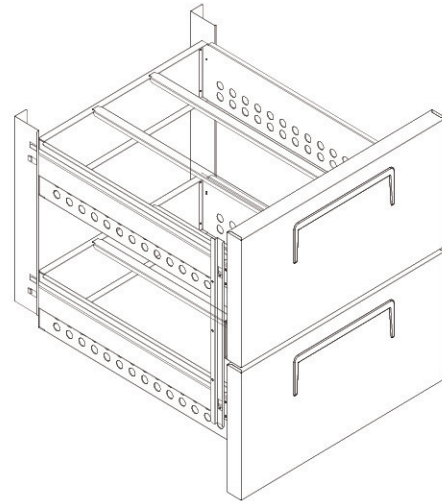

Drawer Kits for Pizza Prep Tables

MODELS:
MPF8204227010

Standard Features

- Atosa Field Retrofittable Drawer kits are designed to be easily installed into existing Atosa pizza prep tables. They provide enhanced functionality, maximizing storage capacity and offering an efficient and easy-to-access storage solution for ingredients and food products.

Models	Apply For	6" Depth GN Pan Capacity	Max Loading Weight Per Drawer(lb)
MPF8204227010	MPF8201GR	(2) 1/1 or (6) 1/3 or (12) 1/6 or (18) 1/9 Pans Per Drawer	100

PLAN VIEW

MPF8204227010

Pan Configuration