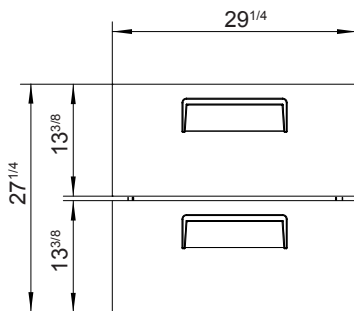

Drawer Kits for Pizza Prep Tables

MODELS:
MPF8204227010

Standard Features

- Atosa Field Retrofittable Drawer kits are designed to be easily installed into existing Atosa pizza prep tables. They provide enhanced functionality, maximizing storage capacity and offering an efficient and easy-to-access storage solution for ingredients and food products.

Models	Apply For	6" Depth GN Pan Capacity	Max Loading Weight Per Drawer(lb)
MPF8204227010	MPF8201GR	(2) 1/1 or (6) 1/3 or (12) 1/6 or (18) 1/9 Pans Per Drawer	100

PLAN VIEW

MPF8204227010

Pan Configuration