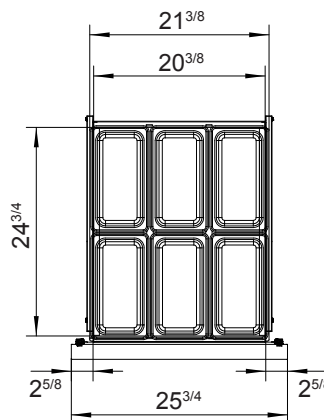

MPF8205227001